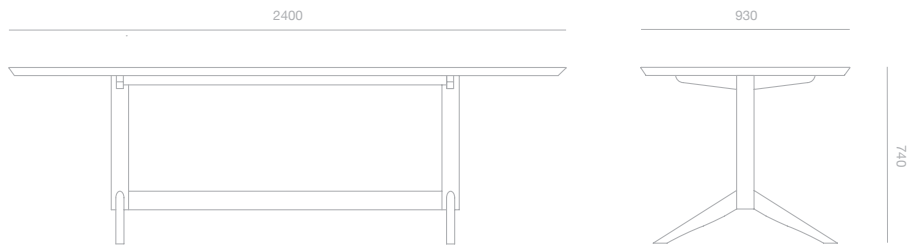

# Achilles table

The Achilles table has a white oiled oak top with soft chamfered edges, and a white oiled trestle base.

 Can also be made to bespoke sizes, colours and specifications.

---

## Finishes

White oiled Oak

---

PRODUCT CODE  
PCA048

DATE OF DESIGN  
2012

MATERIALS  
Solid FSC Oak  
White oiled

TYPE  
Domestic / Contract

DIMENSIONS (mm)  
height - 740  
width - 2400  
depth - 930