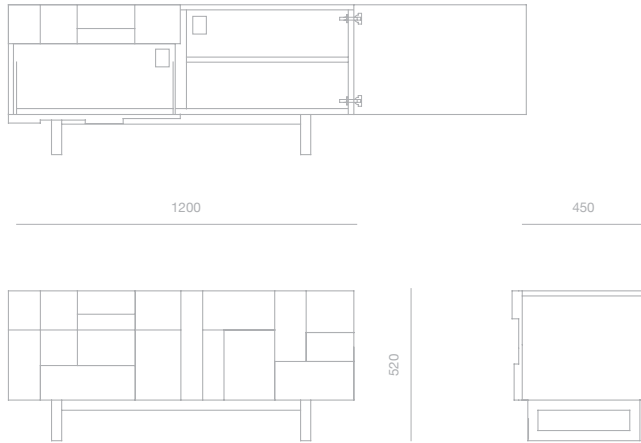

PINCH

Alba media unit

The compact Alba media unit houses a drawer, a cupboard with an adjustable shelf and a drop down door to allow remote control access when the technology is in use.

Standard finishes available: Whitecross lacquered exterior. Oak or black American walnut interior.

DIMENSIONS (mm)
height - 520
width - 1200
depth - 450