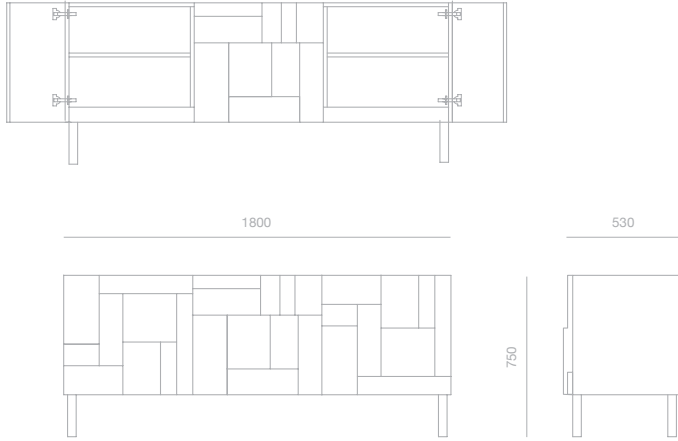

PINCH

Alba Sideboard

The front sections open to reveal a timber-lined interior, offering two drawers centrally and a cupboard at each end, each housing an adjustable shelf and integrated cable access in the base.

MATERIALS
Interior: Black american Walnut / Oak

TYPE
Domestic / Contract

Exterior: Lacquered

DIMENSIONS (mm)
height - 750
width - 1800
depth - 530