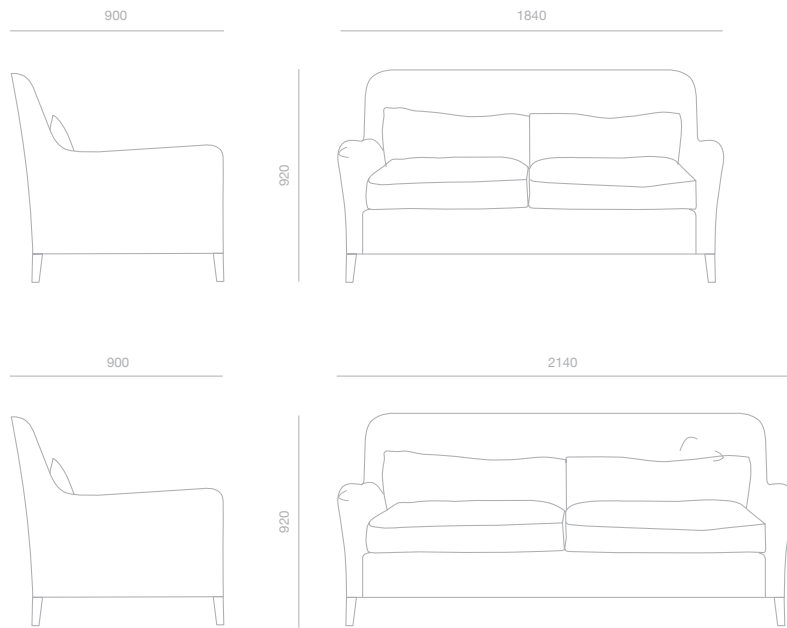

PINCH

Boyd sofa

A generous cushioned sofa with a high back and two lumbar cushions. Available in 2 lengths

 Can also be made to bespoke sizes.

Leg Finishes

Natural Oak

Natural Walnut

PRODUCT CODE
PUPH020

MATERIALS
Frame: Solid hardwood
Legs: oak, natural walnut
Cushions: Feather/ horse hair mix or pure feather
Fabric: COM or from PINCH

DIMENSIONS (mm)
Height: 920
Width: 2140/1840
Depth: 900
Seat height: 480