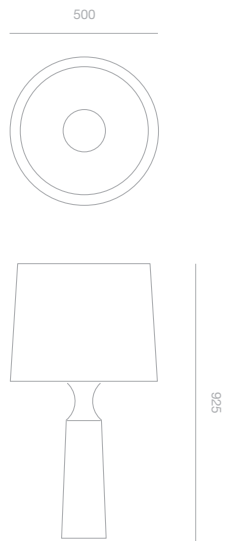

PINCH

Derome column table lamp

The Derome light is a statuesque table lamp available in dark stained tulipwood with a black linen shade.

Supplied with a black woven flex, a touch sensitive dimmer and euro/uk plug.
UL unaccredited fittings on request.

Finish

Dark stained
Tulipwood

Black linen shade

Black woven cord

PRODUCT CODE

PL037DRK

MATERIALS

Dark stained tulipwood, black linen shade
Black woven flex

DIMENSIONS (mm)

Diameter: 500

Height : 925

DATE OF DESIGN

2014

TYPE

Domestic / Contract

BULB REQUIREMENTS

Screw E27 max 60w
(US fittings on request)