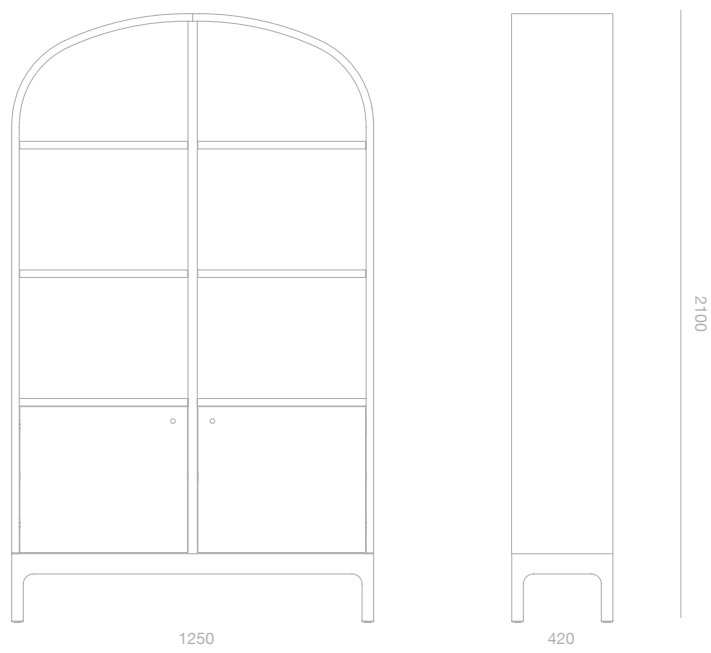

PINCH

Emil Dresser

The Emil dresser features a formed curved top, open and adjustable shelving including grommets for cable management, and 2 cupboards below with shelves internally.

Timber interior and lacquered exterior

Natural Oak

Natural Walnut

PRODUCT CODE
PCAB071

DATE OF DESIGN
2016

MATERIALS
Timber interior
Lacquer exterior

TYPE
Domestic / Contract

DIMENSIONS (mm)
1250w x 420d x 2100h