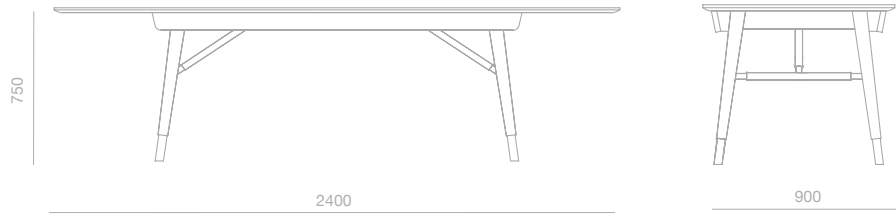

PINCH

Eugene dining table

The Eugene table has a robust, finned under frame and a soft chamfer edged table top. Natural oak top with dark stained Ash base, full natural walnut or full white oiled oak.

 Can also be made to bespoke sizes, colours and specifications.

TYPE
Domestic / Contract

DIMENSIONS (mm)
Height - 750
Width - 2400
Depth - 900