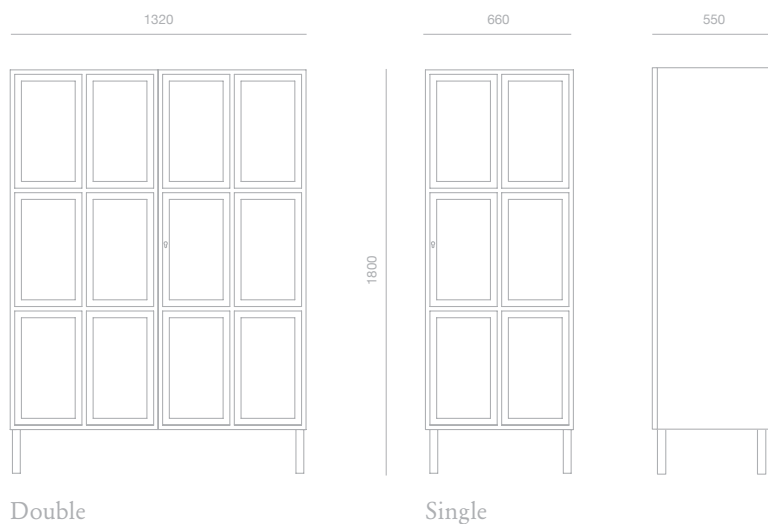

PINCH

Frey armoire

The Frey Armoire features paneled doors, which open to reveal timber-lined interiors. We offer a series of standard internal configurations.

 Can also be made to bespoke sizes, colours and specifications.

Exterior Painted Finishes

Interior Finishes

PRODUCT CODE
Skinny PCAB035
Double PCAB036

DATE OF DESIGN
2007

MATERIALS
Interior: As above
Exterior: Lacquered

TYPE
Domestic / Contract

DIMENSIONS (mm)
height - 1800
width - 1320
depth - 550

Standard internal configurations

Kitchen

Library

Linen

Wardrobe