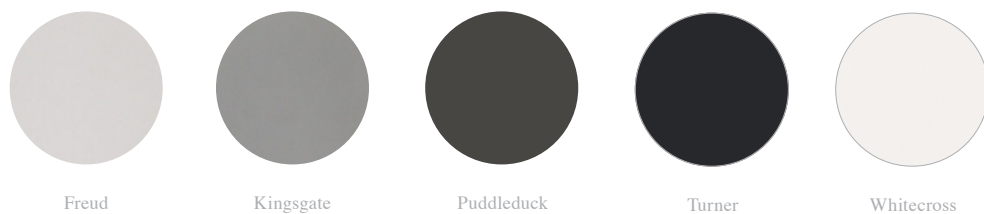

PINCH

Frey armoire

The Frey Armoire features paneled doors, which open to reveal timber-lined interiors. We offer a series of standard internal configurations.

 Can also be made to bespoke sizes, colours and specifications.

Exterior Painted Finishes

Interior Finishes

PRODUCT CODE
Skinny PCAB035
Double PCAB036

DATE OF DESIGN
2007

MATERIALS
Interior: As above
Exterior: Lacquered

TYPE
Domestic / Contract

DIMENSIONS (mm)
height - 1800
width - 1320
depth - 550