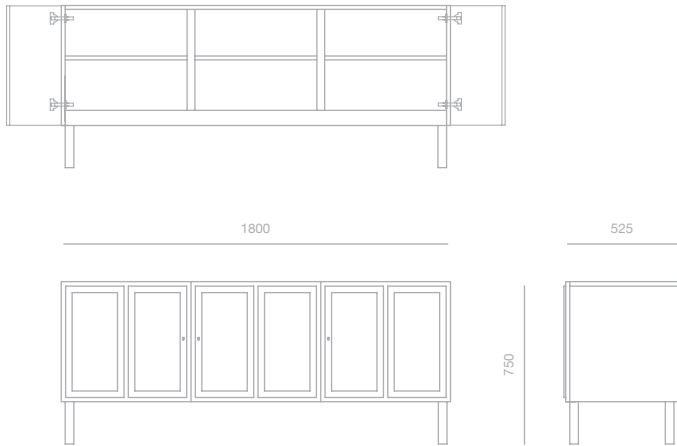

PINCH

Frey Sideboard

The Frey sideboard has 3 double paneled doors which open to reveal timber-lined locking cupboards, each housing an adjustable shelf and integrated cable access in the base.

Standard finishes available: Whitecross, Kingsgate, Puddleduck or Freud lacquered exterior. Oak or black American walnut interior.

Natural Walnut

PRODUCT CODE
PCAB003

DATE OF DESIGN
2008

MATERIALS
Interior: Black american Walnut / Oak

TYPE
Domestic / Contract

Exterior: Lacquered

DIMENSIONS (mm)
height - 750
width - 1800
depth - 525