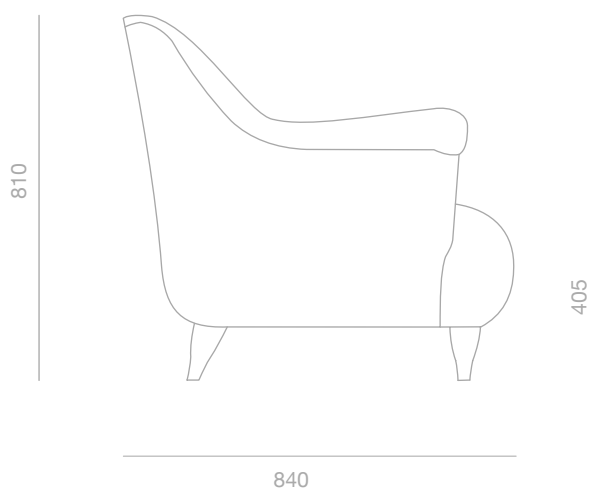

PINCH

Goddard armchair

A fixed seat armchair traditionally made with a sprung seat and back.

Materials: Solid beech frame. Legs: Oak natural or tinted walnut.

Fabric: COM or supplied by PINCH.

 Can also be made to bespoke widths.

Leg Finishes

Natural Oak

Natural Walnut

PRODUCT CODE
PCAB047

MATERIALS
Frame: Solid hardwood
Legs: Oak or natural walnut
Fabric: COM or from PINCH

DATE OF DESIGN
2015

DIMENSIONS (mm)
Height: 810
Width: 890
Depth: 840
Seat height: 405