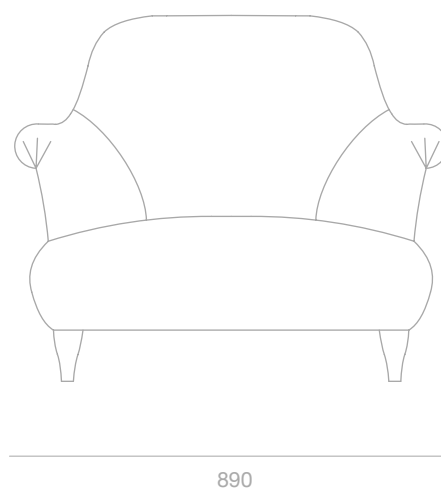

PINCH

Goddard armchair

A fixed seat armchair traditionally made with a sprung seat and back.

Materials: Solid beech frame. Legs: Oak natural or tinted walnut.

Fabric: COM or supplied by PINCH.

 Can also be made to bespoke widths.

Leg Finishes

Natural Oak

Natural Walnut

PRODUCT CODE
PCAB047

MATERIALS
Frame: Solid hardwood
Legs: Oak or natural walnut
Fabric: COM or from PINCH

DATE OF DESIGN
2015

DIMENSIONS (mm)
Height: 810
Width: 890
Depth: 840
Seat height: 405