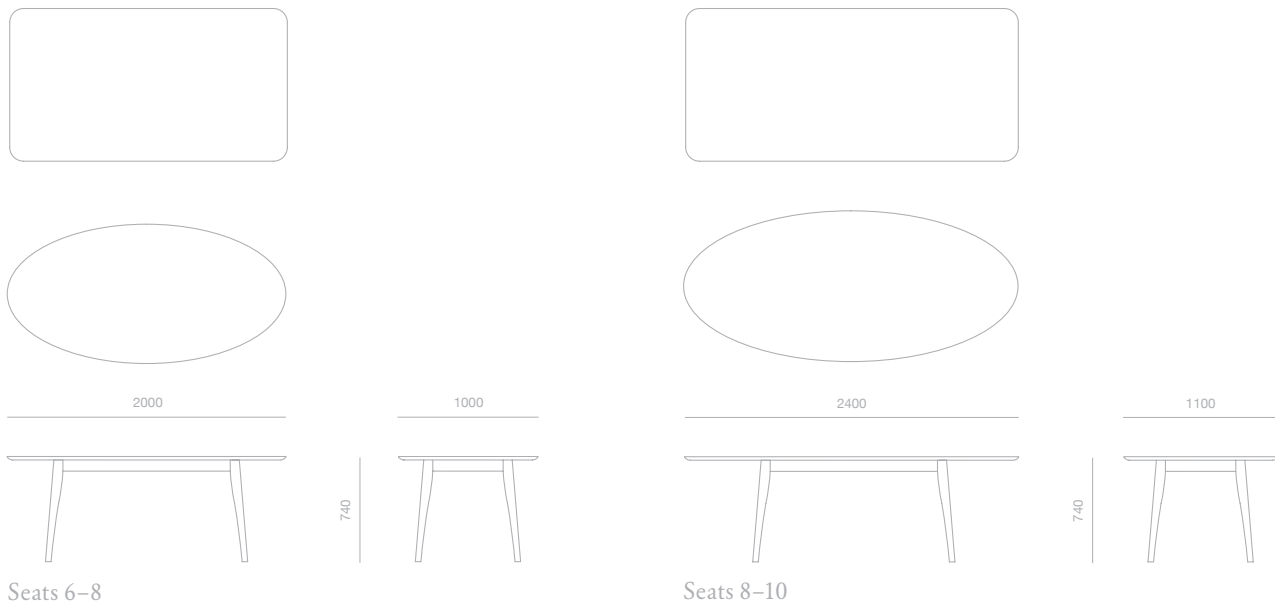

# Harper table

The Harper dining table is available in rectangular and elliptical versions.

Standard finishes available: Natural or white oiled oak, natural black American walnut or tinted black American walnut (or top/base combinations thereof)

 Can also be made to bespoke sizes and specifications.

TYPE  
Domestic / Contract

DIMENSIONS (mm)  
various as above