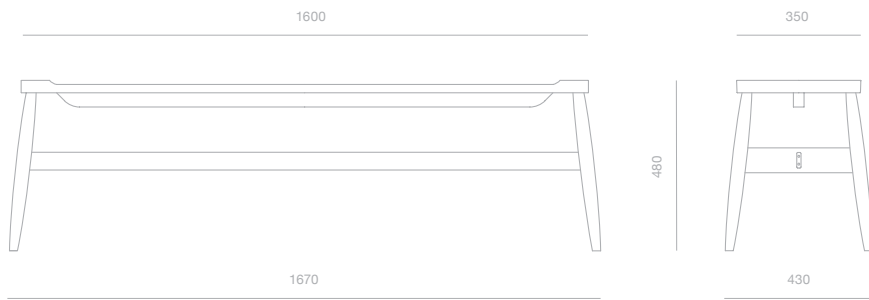

PINCH

Imo bench

The Imo bench seats 3. Upholstered pad with leather fasteners optional.
Materials: white oiled oak seat and legs or natural oak seat with natural black american walnut legs.
Fabric: COM or supplied by PINCH.

Finishes

White oiled Oak
seat and legs

Natural Walnut
seat and legs

Natural Walnut
legs lacquered
oak seat

PRODUCT CODE
PCAB044OAK
PCAB044OAK/WAL

DATE OF DESIGN
2012

MATERIALS
Natural oak seat/Black American walnut legs
White oiled oak

TYPE
Domestic / Contract

DIMENSIONS (mm)
Height: 480
Width: 1670
Depth: 430
Top: 350 x 1600