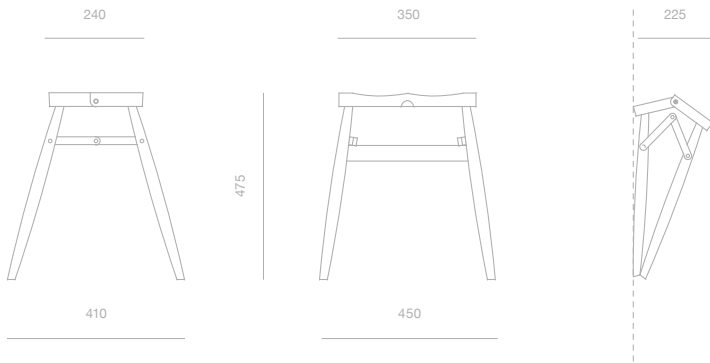

# Imo folding stool

Imo folds down through its centre, allowing it to be wall mounted using the supplied walnut peg.

Materials: Black American walnut base and oak top with walnut peg. Black stained ash with black peg. White oiled oak with oak peg.

## Finish

Natural Oak  
top

Natural Walnut  
base

Black stained Ash

White oiled Oak

---

PRODUCT CODE  
PCAB005

DATE OF DESIGN  
2008

MATERIALS  
Natural oak seat/ walnut leg frame  
Black stained ash  
White oiled oak

TYPE  
Domestic / Contract

DIMENSIONS (mm)  
Height: 475  
Width: 450  
Depth: 410  
Top: 350 x 240