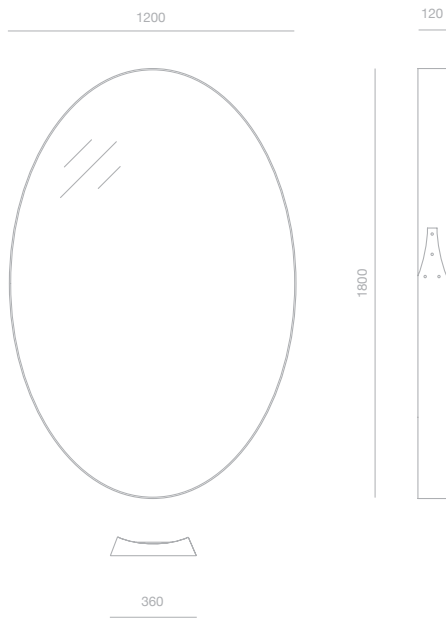

PINCH

Iona grand mirror

A very large mirror which is wall-mounted. Additional oak chock on request.
Black American walnut frame.

Can also be made to bespoke sizes, colours and specifications.

Frame Finish

Natural Walnut

PRODUCT CODE
PCAB040

DATE OF DESIGN
2012

MATERIALS
Black American Walnut

TYPE
Domestic / Contract

DIMENSIONS (mm)
Height: 1800
Width: 1200
Depth: 120