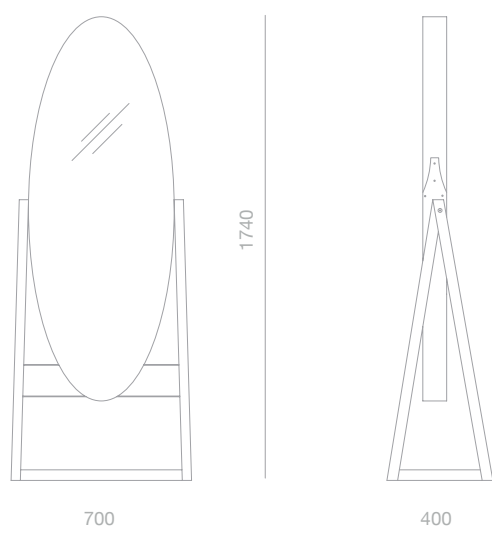

PINCH

# Iona tall cheval

A full-length pivoting elliptical mirror with a shaker-style joint and brass rivet detail at one side on a poised a-frame.

Standard finishes available: Natural black American walnut or white oiled oak

DIMENSIONS (mm)  
width - 700  
depth - 400  
height - 1740