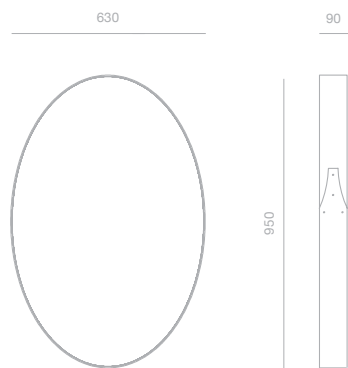

PINCH

Iona wall mirror

Elliptical mirror with a shaker-style joint and brass rivet detail at one side and a split baton on the rear for ease of hanging.

Available in: oak with a white oiled finish or black American walnut.

Frame finishes

Natural walnut

White oiled Oak

PRODUCT CODE
PCAB024OAK
PCAB024WAL

DATE OF DESIGN
2011

MATERIALS
White oiled oak
Black American walnut

TYPE
Domestic / Contract

DIMENSIONS (mm)
Height: 950
Width: 630
Depth: 90