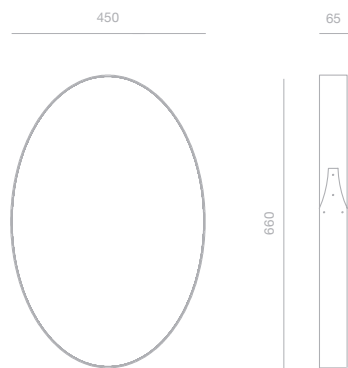

# Iona small wall mirror

Elliptical mirror with a shaker-style joint and brass rivet detail at one side and a split baton on the rear for ease of hanging.

Available in: oak with a white oiled finish or black American walnut.

DIMENSIONS (mm)  
Height: 660  
Width: 450  
Depth: 65