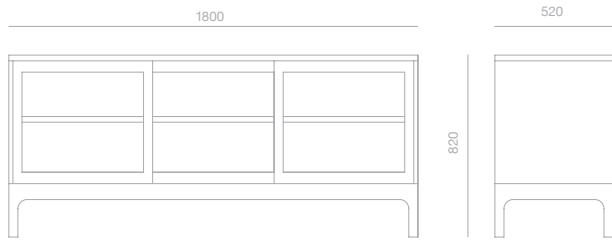

PINCH

Joyce sideboard

The Joyce sideboard has sliding glass-fronted doors and a timber-lined interior with three adjustable shelves and cable access in each section.

 Can also be made to bespoke sizes, colours and specifications.

Natural Walnut

PRODUCT CODE
PCAB048

DATE OF DESIGN
2014

MATERIALS
Interior: As above
Fsc low formaldehyde WPMDF

TYPE
Domestic / Contract

Exterior: Lacquered
Fsc low formaldehyde WPMDF

DIMENSIONS (mm)
Height: 820
Width: 1800
Depth: 520