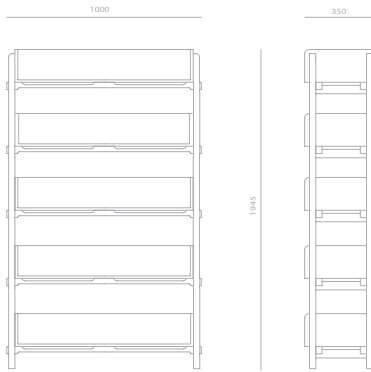

PINCH

Lombard shelving

The Lombard shelving is made from white oiled oak box sections with solid ash support rails. Standard finish available: Oak and ash with a white oil finish

 Can also be made to bespoke sizes, colours and specifications.

Finishes

White oiled Oak

White oiled Ash

PRODUCT CODE
PCAB047

DATE OF DESIGN
2014

MATERIALS
White oiled oak
White oiled ash bars

TYPE
Domestic / Contract

DIMENSIONS (mm)
Height: 1945
Width: 1000
Depth: 350