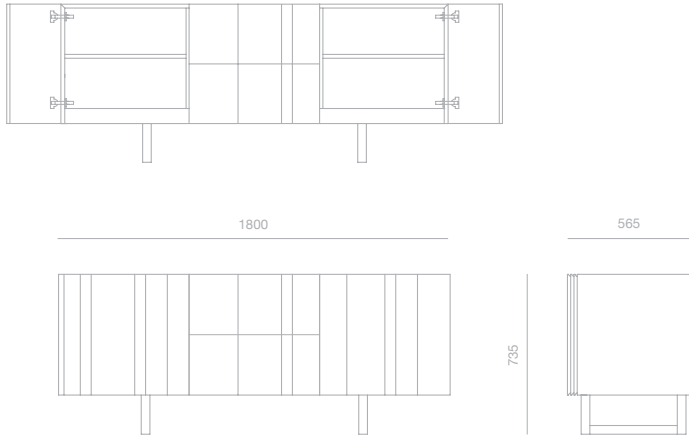

PINCH

Lowry sideboard

The Lowry sideboard features a series of solid wood fins, of varying widths and depths. The fin sections also act as handles for the 2 central drawers and the cupboards at each end, each housing an adjustable shelf and integrated cable access in the base.

DIMENSIONS (mm)
height - 750
width - 1800
depth - 565