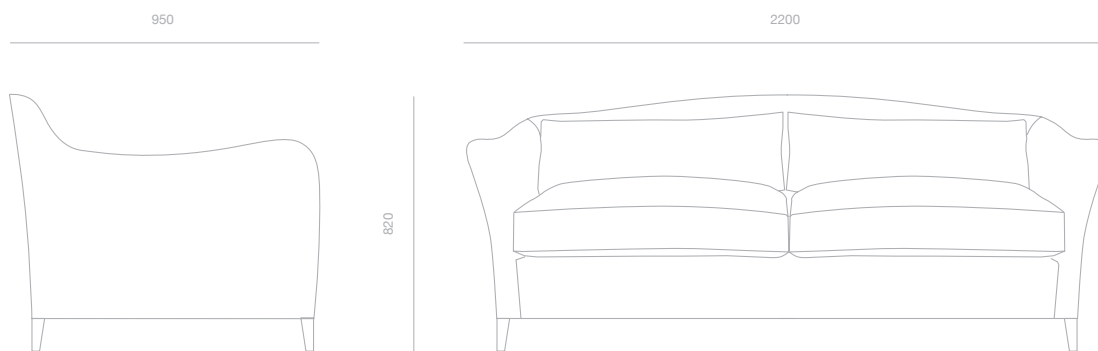

PINCH

Moreau sofa

A deep and stately sofa with a camel back detail and an informal and comfortable recline.
Frame: solid beech. Legs: oak, natural or tinted walnut.
Cushions: down/feather mix or feather foam wrap. Fabric: COM or supplied by PINCH.

 Can also be made to bespoke sizes.

Leg Finishes

Natural Oak

Natural Walnut

PRODUCT CODE
PUPH014

MATERIALS
Frame: Solid hardwood
Legs: Tinted walnut, natural walnut or natural oak
Cushions: Down/feather mix or feather foam wrap
Fabric: COM or as options shown

DIMENSIONS (mm)
Height: 820
Width: 2200
Depth: 950
Seat height: 480

TYPE
Domestic / Contract

DATE OF DESIGN
2010