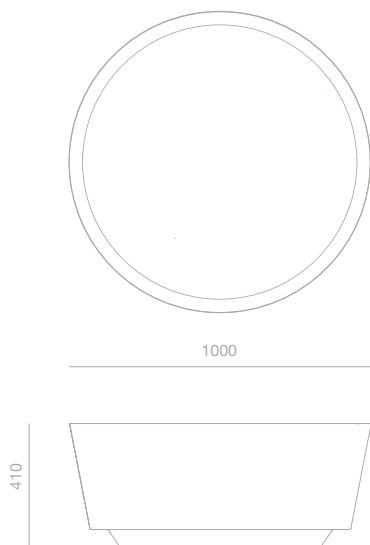

PINCH

Nim coffee table - natural

Nim is a sculptural table with an impressive solidity, floating on a raised foot and with a recessed top.

Edition of 50 numbered pieces.

Finishes:

Hand finished
Jesmonite

PRODUCT CODE
PCAB060

DATE OF DESIGN
2015

MATERIALS
Cast Jesmonite

TYPE
Domestic / Contract

DIMENSIONS (mm)
Diameter: 1000
Height : 410

PINCH

1/50