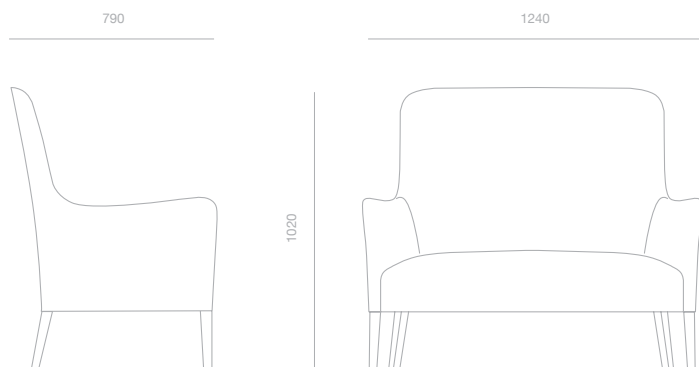

PINCH

Pendel 2 seat sofa

A compact two seat sofa with a high back and a pocket sprung seat.

Frame: solid beech. Legs: oak or natural walnut. Fabric: COM or supplied by PINCH.

Can also be made to bespoke sizes.

Leg Finishes

Natural Oak

Natural Walnut

PRODUCT CODE

PUPH017

MATERIALS

Frame: Solid hardwood

Legs: Walnut or natural oak

Pocket sprung seat

Fabric: COM or supplied by PINCH

DIMENSIONS (mm)

Height: 1020

Width: 1240

Depth: 790

Seat height: 370

TYPE