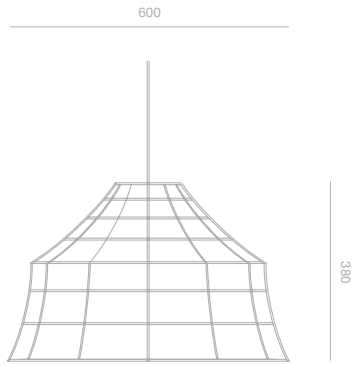

PINCH

Soren

The Soren light makes a virtue of its copper frame, which is apparent through its banana-fibre outer when illuminated.

Materials: copper plated frame and banana-fibre/linen shade. Supplied with a copper coloured weave flex and porcelain rose. Bulb requirements: E27 (screw-in bulb maximum 100w) US fittings on request.

Finishes/Materials

White

Cream ceramic ceiling rose

Copper coloured flex

Copper frame

PRODUCT CODE
PLI011

DATE OF DESIGN
2010

MATERIALS
Shade: Banana fibre/natural linen
Frame: Copper plated steel
Ceiling rose: Porcelain
Cord: copper colour fabric covered

TYPE
Domestic / Contract

BULB REQUIREMENTS Screw E27
max 100w
E27 (US fittings on request)

DIMENSIONS (mm)
Height - 380
Width - 600
Cord length: 3m