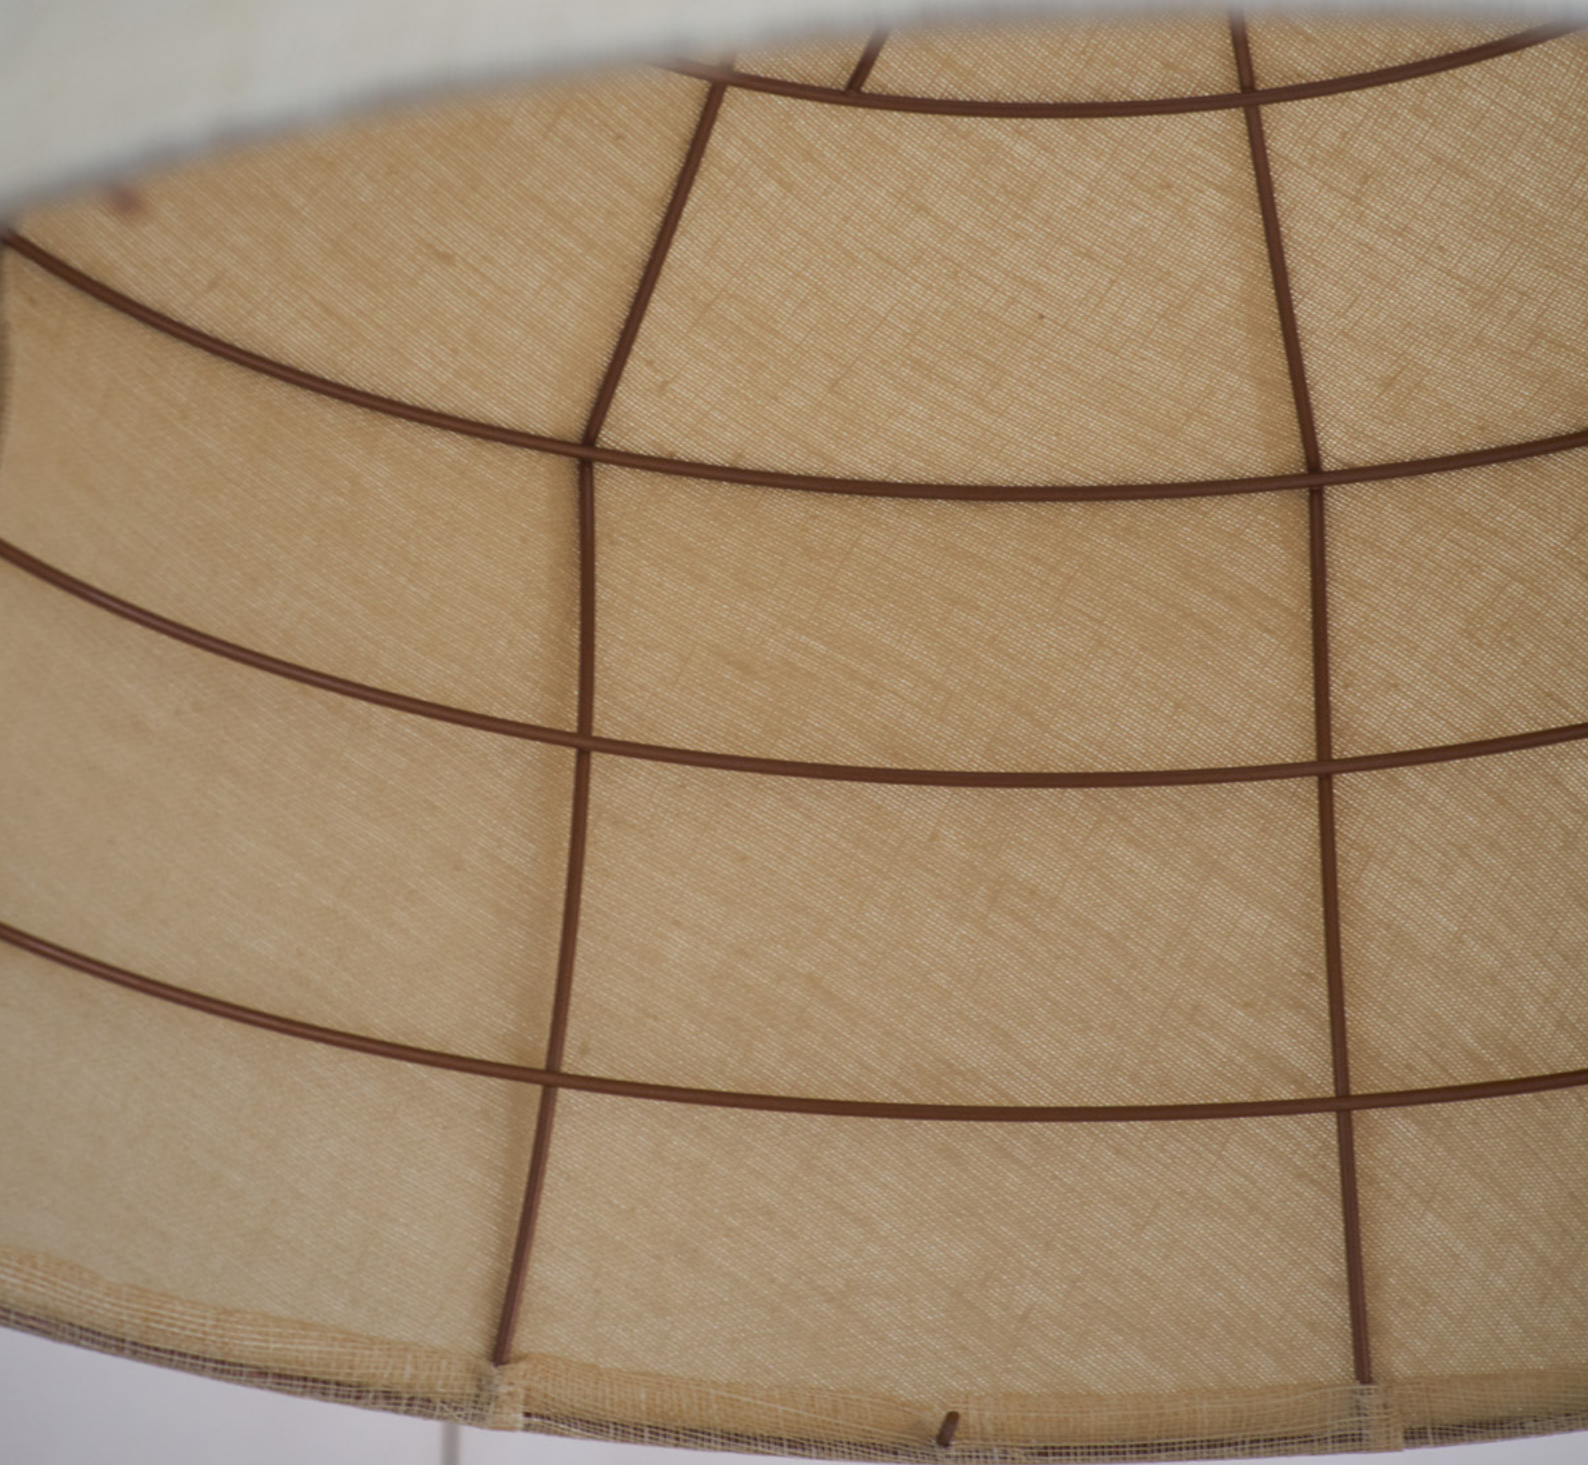

PINCH

Soren

The Soren light makes a virtue of its copper frame, which is apparent through its banana-fibre outer when illuminated.

Materials: copper plated frame and banana-fibre/linen shade. Supplied with a copper coloured weave flex and porcelain rose. Bulb requirements: E27 (screw-in bulb maximum 100w) US fittings on request.

Finishes/Materials

White

Cream ceramic ceiling rose

Copper coloured flex

Copper frame

PRODUCT CODE
PLI011

DATE OF DESIGN
2010

MATERIALS
Shade: Banana fibre/natural linen
Frame: Copper plated steel
Ceiling rose: Porcelain
Cord: copper colour fabric covered

TYPE
Domestic / Contract

BULB REQUIREMENTS Screw E27
max 100w
E27 (US fittings on request)

DIMENSIONS (mm)
Height - 380
Width - 600
Cord length: 3m