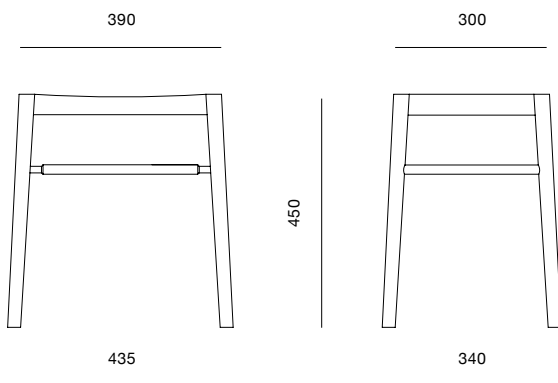

Avery stool

PINCH

Avery stool

The Avery stacking stool is clean and poised, with a modest foot print. The stool's seat can be upholstered for extra comfort, stacks elegantly when not in use (4 high), and can also be used as a side table.

TIMBER

Solid European oak
white oil finish

MATERIALS

Solid European oak with white oil finish.

DIMENSIONS (mm)

435w x 340d x 475h

DATE OF DESIGN

2008