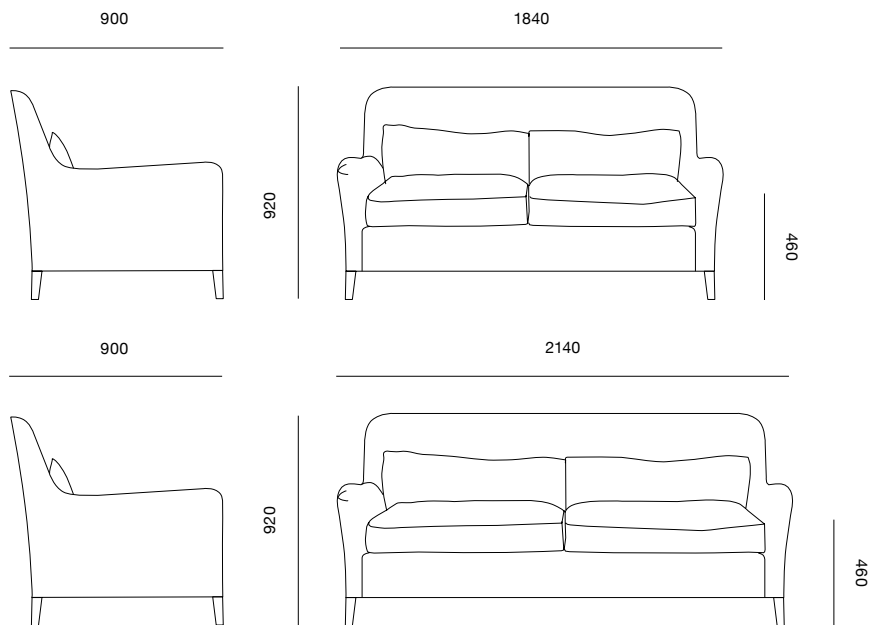

Boyd sofa

PINCH

Boyd sofa

A generous cushioned sofa with a high back and two lumbar cushions. Available in two lengths.

 Can also be made to bespoke sizes and specifications.

TIMBERS

Solid European oak
white oil finish

Solid black American walnut
clear oil finish

MATERIALS

Frame: solid hardwood.

Legs: solid European oak with white oil finish or solid black American walnut with clear oil finish.

Cushions: feather & foam wrap or full feather on request.

FABRIC REQUIREMENTS

Customer's own material or supplied by PINCH.

w1840 requires 13m plain w2140 requires 14m plain.

For patterned fabric please contact us.

DIMENSIONS (mm)

1840w x 900d x 920h x 460sh

2140w x 900d x 920h x 460sh