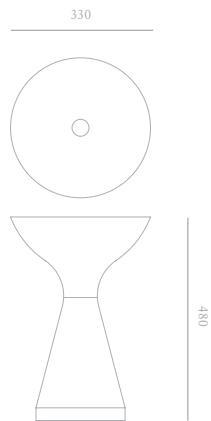

Float table

A series of side tables of varying shades and combinations inspired by fishermen's floats. Hand turned and individually stained in a selection of colours.

Standard finishes available: turned solid oak top with Coral/Peach, Black/Carrot & White/Fern.

Finish options

PRODUCT CODE
PCAB050-OAK/BLK
PCAB050-OAK/WHITE
PCAB050-OAK/RED

DATE OF DESIGN
2014

TYPE
Domestic / Contract

MATERIALS
Solid poplar and oak bases, stain, oil and paint finishes, with patinated brass fittings.

DIMENSIONS (mm)
330 dia x 480 h