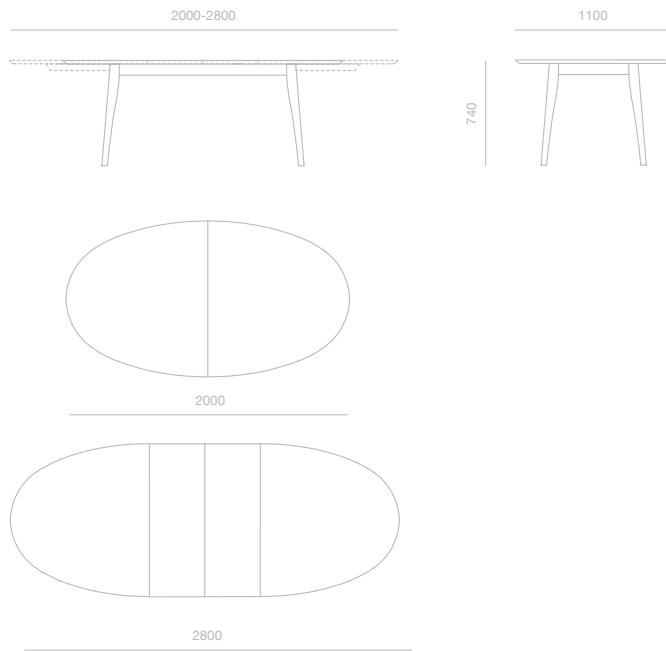

PINCH

Seats 6

Extended seats 10

# Harper extending table

The Harper extending dining table is available in rectangular and elliptical versions.

Standard finishes available: Natural or white oiled oak, natural black American walnut (or top/base combinations thereof) bespoke timbers available on request

Can also be made to bespoke sizes and specifications.

---