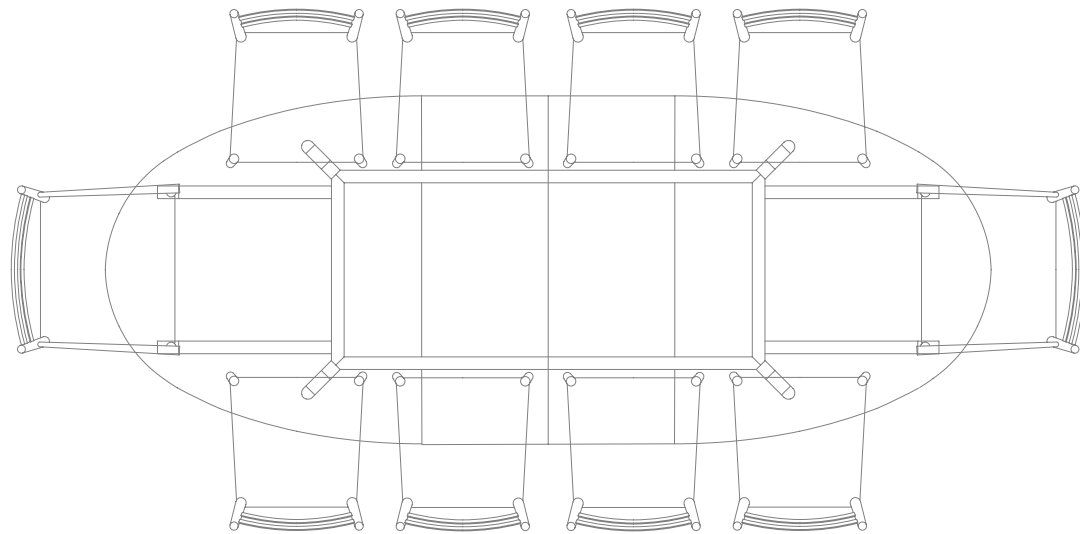

PINCH

Seats 6

Extended seats 10

# Harper extending table

The Harper extending dining table is available in rectangular and elliptical versions.

Standard finishes available: Natural or white oiled oak, natural black American walnut (or top/base combinations thereof) bespoke timbers available on request

Can also be made to bespoke sizes and specifications.

---