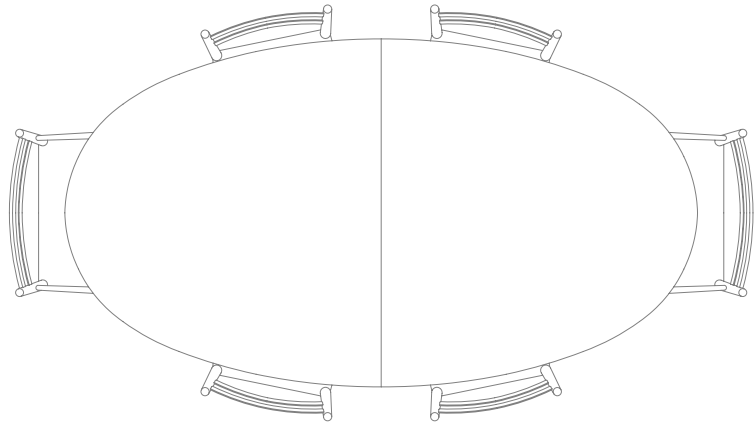

PINCH

Seats 6

Extended seats 10

# Harper extending table

The Harper extending dining table is available in rectangular and elliptical versions.

Standard finishes available: Natural or white oiled oak, natural black American walnut (or top/base combinations thereof) bespoke timbers available on request