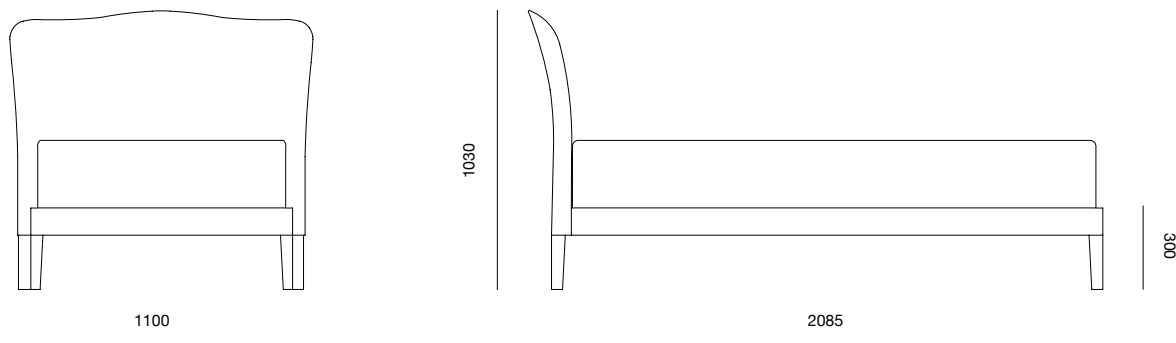

Moreau single bed

PINCH

Moreau single bed

Mirroring the lines of its namesake Moreau sofa, the upholstered bedhead and frame follows the sculptural camel back lines and offers the same sense of generosity and comfort.

Can also be made to bespoke sizes and specifications.

TIMBERS

Solid European oak
white oil finish

Solid black American walnut
clear oil finish

MATERIALS

Frame: solid beech.

Legs: solid European oak with white oil finish or solid black American walnut with clear oil finish.

Platform: sprung beech slats.

FABRIC REQUIREMENTS

Customer's own material or supplied by PINCH.

UK single: requires 4m fabric.

DIMENSIONS (mm)

UK single 1100w x 2085l x 1030h. Mattress 900w x 1900l.

DATE OF DESIGN