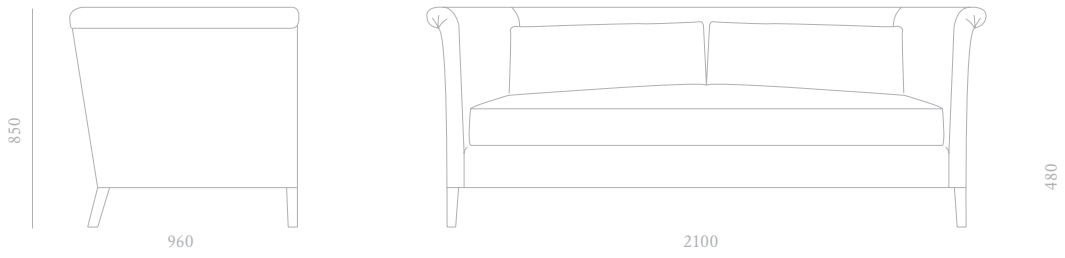

PINCH

Noelle sofa

A 3 seater sofa with full width seat cushion and two lumbar cushions.

Materials: Solid beech frame. Legs: Oak or natural walnut

Fabric: COM or supplied by PINCH.

 Can also be made to bespoke sizes.

Leg Finishes

Natural Oak

Natural Walnut

PRODUCT CODE

PUPH051

MATERIALS

Frame: Solid hardwood

Legs: Oak or natural walnut

Fabric: COM or from PINCH

CUSHIONS

Seat cushion - feather and horsehair

Lumbar cushions - feather

DIMENSIONS (mm)

Height: 850

Width: 2100

Depth: 960

Seat height: 480

TYPE

Domestic / Contract